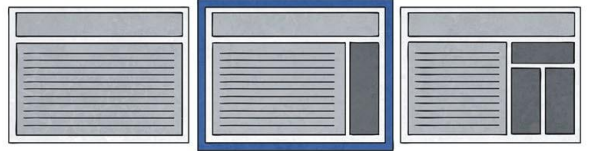

A large writing area consisting of 25 horizontal black lines, enclosed by a purple border on the left and right sides.