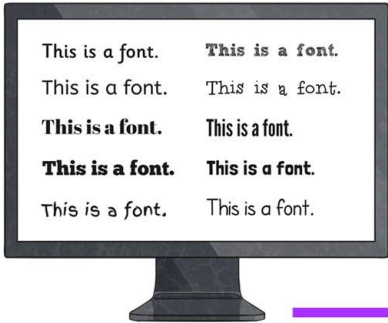

Lined writing area with 3 horizontal lines.

Handwriting practice area with 20 horizontal lines.

Three horizontal lines for additional handwriting practice.

Square

Tight

Through

Top and bottom

None

Blank lined area for notes, consisting of 15 horizontal lines.

A single horizontal line for notes, located below the monitor.

Square

Tight

Through

Top and bottom

None

Handwriting practice lines consisting of 15 horizontal black lines within a purple border.