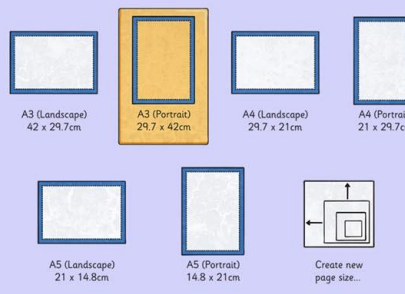

A3 (Landscape)
42 x 29.7cm

A3 (Portrait)
29.7 x 42cm

A4 (Landscape)
29.7 x 21cm

A4 (Portrait)
21 x 29.7cm

A5 (Landscape)
21 x 14.8cm

A5 (Portrait)
14.8 x 21cm

Create new
page size...

size

colour

Drawing and Desktop Publishing

text

text box

format

image

photo

photograph

size

colour

Drawing and Desktop Publishing

text

text box

format

image

photo