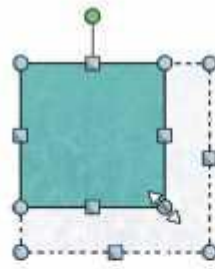

Adobe PageMaker 7.0

Desktop publishing software is used in lots of different types of work, including making newspapers and creating adverts.

Square

Tight

Through

Top and bottom

None

Lined writing area with 20 horizontal lines.

Lined writing area with 3 horizontal lines.

A large writing area consisting of 25 horizontal black lines, enclosed by a purple border on the left and right sides.

Lined writing area with 20 horizontal lines.