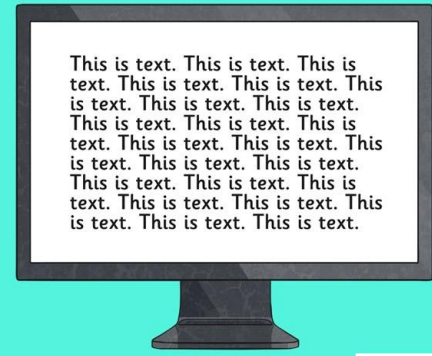

A small icon of a computer monitor is positioned at the bottom left of the page. The monitor screen contains a block of text.

Square

Tight

Through

Top and bottom

None

text

text box