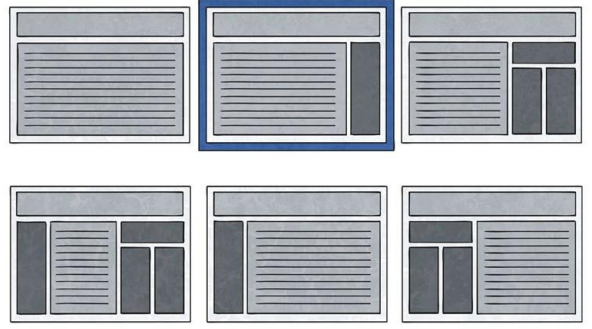

A small icon of a computer monitor is positioned at the bottom left of the page. The monitor screen contains a block of text.

Square

Tight

Through

Top and bottom

None

text

text box