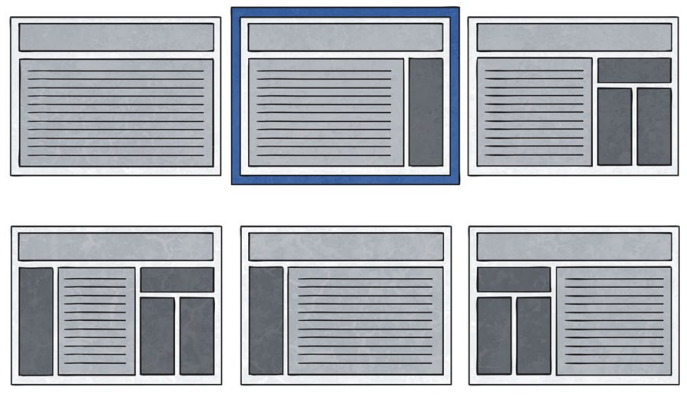

colour

Desktop Publishing

text box

wrap text

background

size

layout

photograph