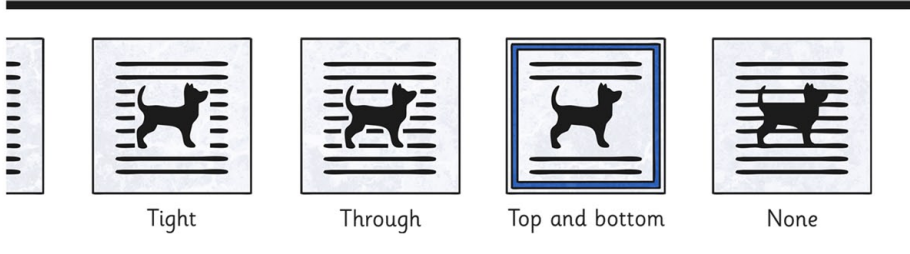

Desktop Publishing

text box

wrap text